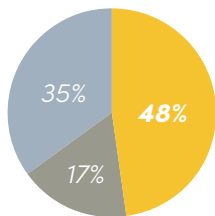

SUPERSCORING POLICIES

- NO/NOT SPECIFIED
- SUPERSCORING W/ CONDITIONS
- SUPERSCORING SAT/ACT