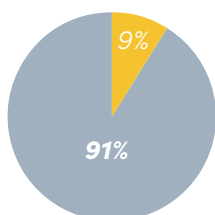

SAT SUBJECT TEST POLICIES

- SAT SUBJECT TESTS RECOMMENDED/OPTIONAL
- SAT SUBJECT TESTS NOT REQUIRED