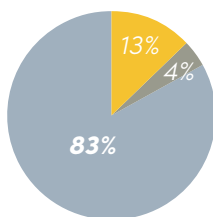

SUPERSCORING SAT/ACT

Boston College
Colby College
Duke University
Occidental College
Seattle University
University of Denver
Wake Forest University
Whitman College

SUPERSCORING with some conditions

George Washington University
Pacific Lutheran University
University of Oregon

SAT/ACT ESSAY POLICIES

- RECOMMENDED/OPTIONAL
- REQUIRED
- NOT SPECIFIED/NOT REQUIRED

NOT SPECIFIED /NOT REQUIRED

American University
Boston College
Carleton College
Colby College
George Washington University
Loyola Marymount
Northeastern University
Pacific Lutheran University
Portland State University
Santa Clara University
Seattle University
Southern Oregon University
University of Oregon
University of Victoria