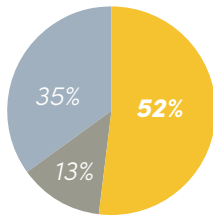

SUPERSCORING POLICIES

- NO/NOT SPECIFIED
- SUPERSCORING W/ CONDITIONS
- SUPERSCORING SAT/ACT