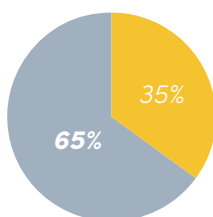

University of Denver
University of Portland
University of Puget Sound
Wake Forest University
Whitman College

RECOMMENDED /OPTIONAL

Occidental College
Oregon State University
University of British Columbia

REQUIRED

Duke University

SAT SUBJECT TEST POLICIES

- SAT SUBJECT TESTS RECOMMENDED/OPTIONAL
- SAT SUBJECT TESTS NOT REQUIRED

REQUIRED

Loyola Marymount
Oregon State University
Pacific Lutheran University
Portland State University
Santa Clara University
Seattle University
Southern Oregon University
University of Oregon
University of Victoria
University of British Columbia
University of Denver
University of Portland
University of Puget Sound
Wake Forest University
Whitman College